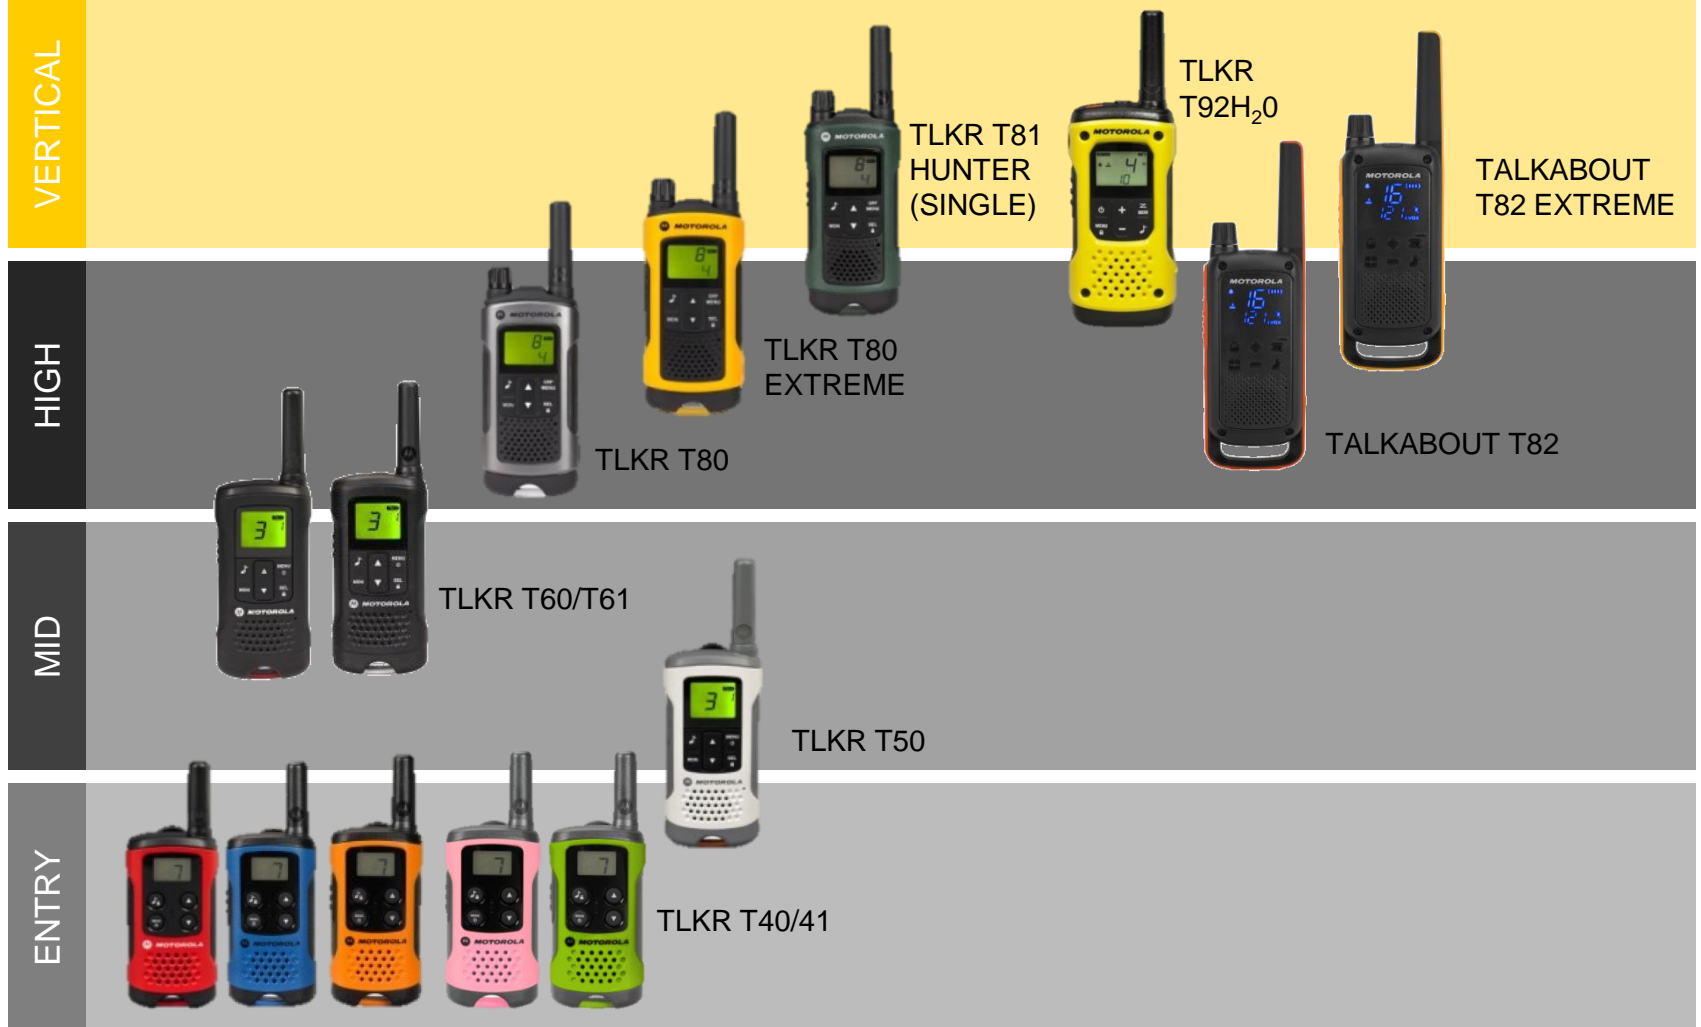

PORTFOLIO POSITIONING

TALKABOUT™