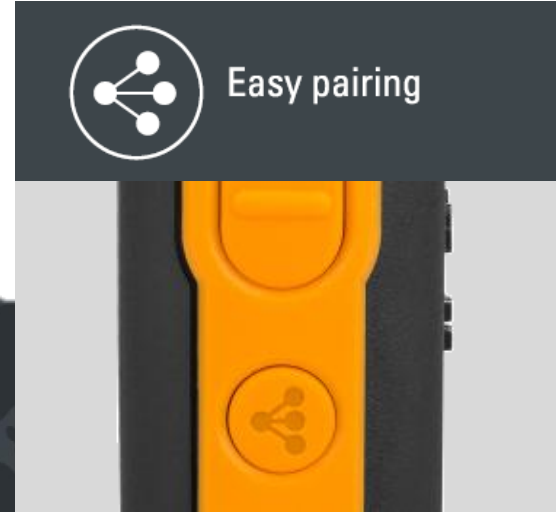

UP TO
10
KM RANGE*

* Depending on terrain and conditions.

** Restricted to 8 channels in Russia by law. Please refer to user guide.

IPx4 WEATHERPROOF

TOUGH AND READY.

Bring on the extreme. The TALKABOUT T82 EXTREME has an IPx4 weatherproof rating. This IPx4 rating guarantees protection from splashing water no matter what direction it is coming from.

The TALKABOUT T82 EXTREME walkie-talkie withstands the effects of rain, snow and other weather conditions so you are free to go beyond.

Weatherproof IPx4

TALKABOUT™

EASY PAIRING

PAIR AND GO.

Easy pairing lets you and your family or friends programme all of your radios to the same channel and code simultaneously. So now you can spend less time preparing, and more time exploring.

HIDDEN DISPLAY

SLEEK AND SOPHISTICATED.

The LED display on the TALKABOUT T82 EXTREME turns on to deliver the information you need, only when you need it. You'll only see the icons you are using, which makes calling that much simpler. And, when you're not using your radio, the display is hidden. The result is a clean and sophisticated design that you'll love at first sight.

Hidden display

LED TORCH

LET THERE BE LIGHT.

On any adventure, it's crucial to be able to see what you are doing and where you are going. The TALKABOUT T82 EXTREME has a built-in LED torch so you can get to where you need to be, even in the dark.